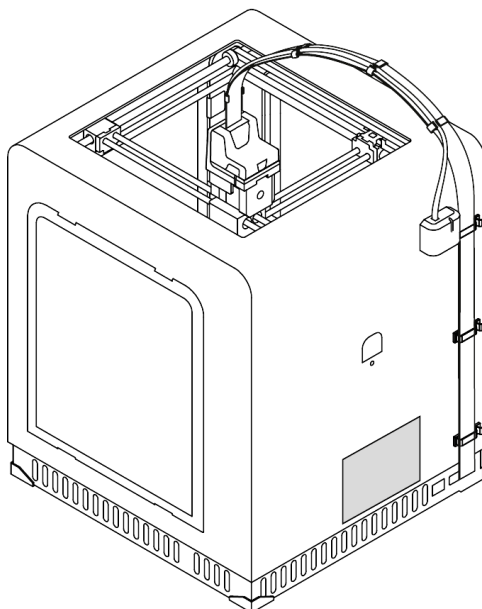

M Series Plus

You can find the serial number on the nameplate at the back of the printer and in the printer's menu by selecting: *Settings -> About Printer*.

Once you add your printer to the *My Devices* panel in Z-SUITE, the serial number will be displayed in the *Basic information* section.