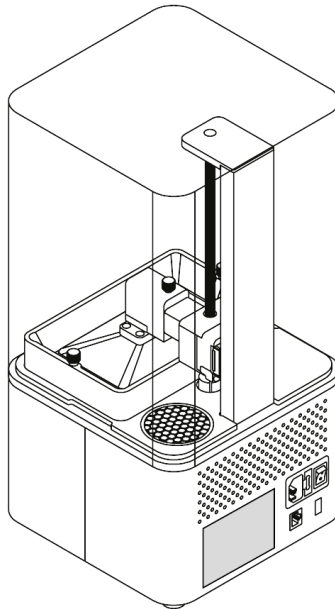

Inkspire

You can find the serial number on the nameplate at the back of the printer and in the printer's menu by selecting: *Settings -> About Printer*.

Once you add your printer to the *My Devices* panel in Z-SUITE, the serial number will be displayed in the *Basic information* section.