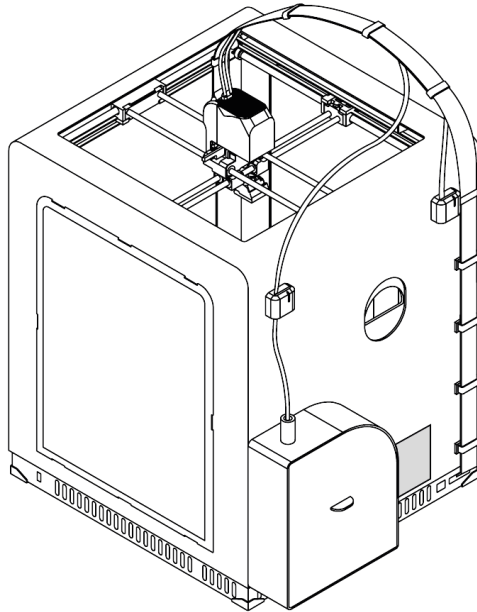

M300 Dual

You can find the serial number on the nameplate at the back of the printer and in the printer's menu by selecting: *Settings -> About Printer*.

Once you add your printer to the *My Devices* panel in Z-SUITE, the serial number will be displayed in the *Basic information* section.