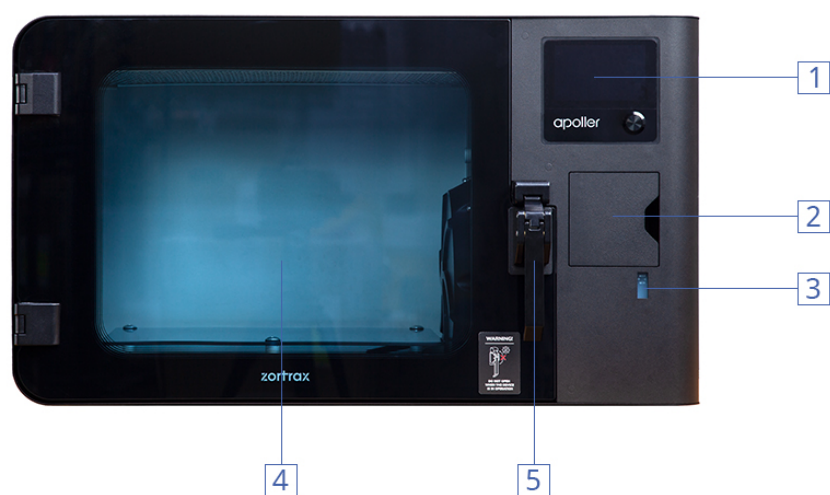

Components

SOURCE:

<https://support.zortrax.com/apoller-components/>

Table Of Content

Front View (Closed)
Front View (Open)
Right-side View

Front View (Closed)

- 1 Touchscreen
- 2 Filler Cover
- 3 Solvent Level Indicator
- 4 Chamber Door
- 5 Chamber Door Handle

Front View (Open)

- 6 Solvent Tray
- 7 Drain Tube
- 8 Stirrer Cover
- 9 Air Outlet Opening
- 10 Filler Cap
- 11 Platform

Right-side View

- 12 Carrying Handle
- 13 Air Inlet Opening
- 14 Fuse
- 15 Power Connector and Switch
- 16 Ethernet Port
- 17 USB Port