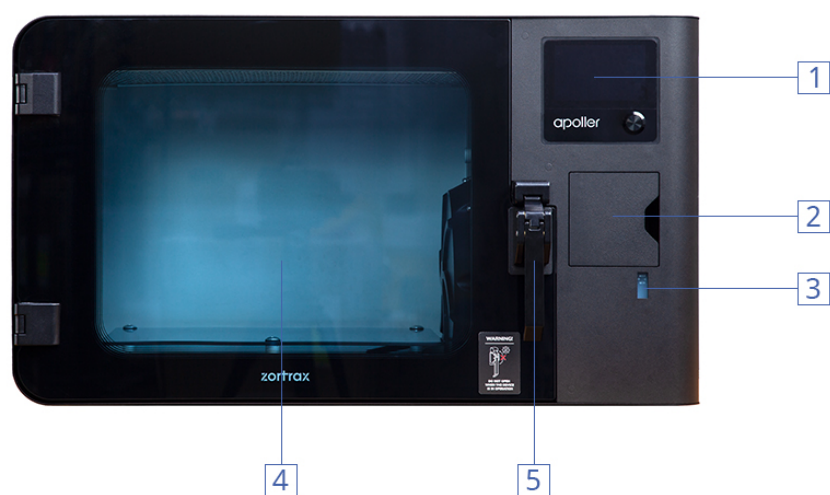

Components

SOURCE:

<https://support.zortrax.com/apoller-components/>

Table Of Contents

Front View (Closed)
Front View (Open)
Right-side View

Front View (Closed)

- 1 Touchscreen
- 2 Filler Cover
- 3 Solvent Level Indicator
- 4 Chamber Door
- 5 Chamber Door Handle

Front View (Open)

- 6 Solvent Tray
- 7 Drain Tube
- 8 Stirrer Cover
- 9 Air Outlet Opening
- 10 Filler Cap
- 11 Platform

Right-side View

- 12 Carrying Handle
- 13 Air Inlet Opening
- 14 Stirrer Fuse
- 15 Switch; Main Fuse; Power Connector
- 16 Ethernet Port
- 17 USB Port