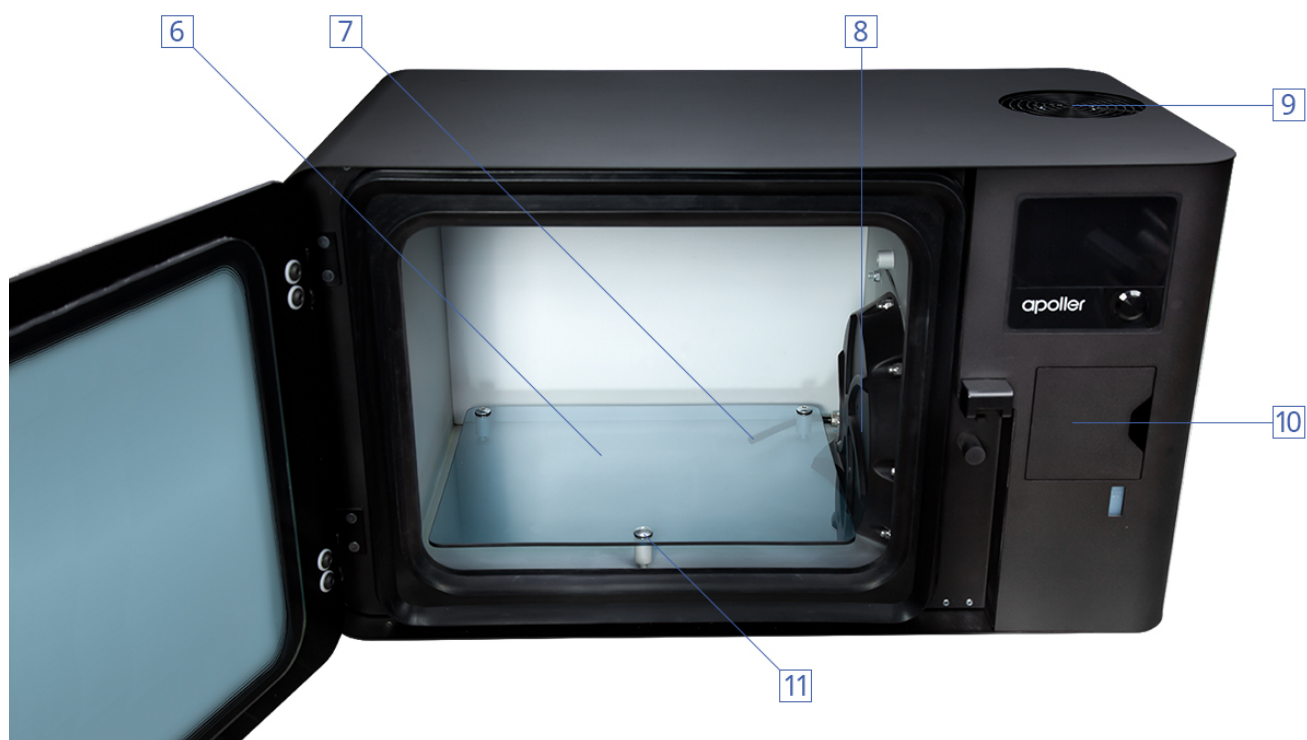

Components

SOURCE:

<https://support.zortrax.com/apoller-components/>

Table Of Content

Front View (Closed)
Front View (Open)
Right-side View

Front View (Closed)

- 1 Touchscreen
- 2 Filler Cover
- 3 Solvent Level Indicator
- 4 Chamber Door
- 5 Chamber Door Handle

Front View (Open)

- 6 Solvent Tray
- 7 Drain Tube
- 8 Stirrer Cover
- 9 Air Outlet Opening
- 10 Filler Cap
- 11 Platform

Right-side View

- 12 Carrying Handle
- 13 Air Inlet Opening
- 14 Fuse
- 15 Power Connector and Switch
- 16 Ethernet Port
- 17 USB Port