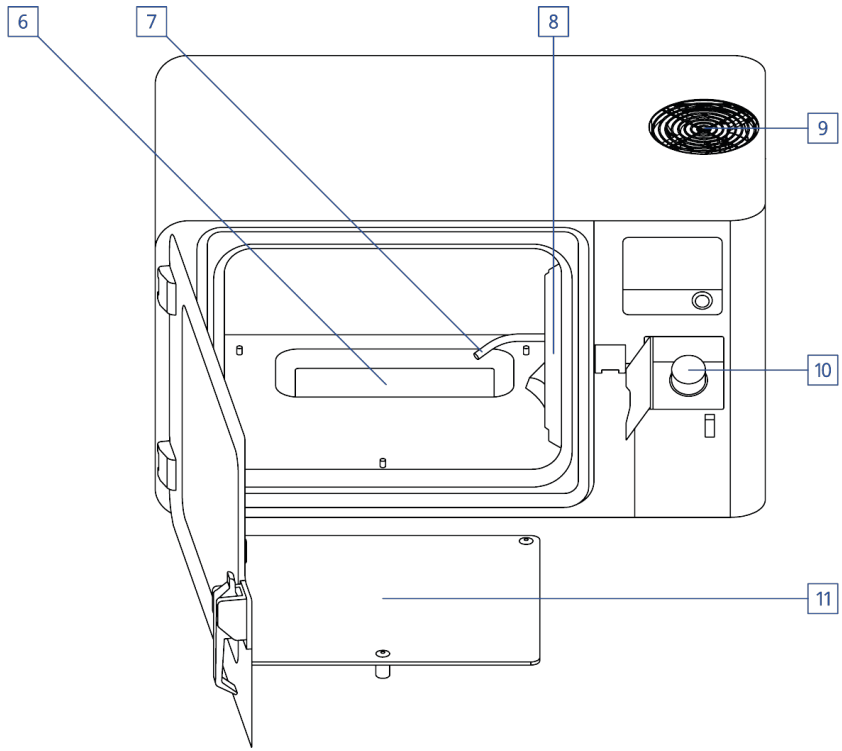

Components

SOURCE:

<https://support.zortrax.com/apoller-components/>

Table Of Content

Front View (Closed)
Front View (Open)
Right-side View

Front View (Closed)

- 1 Touchscreen
- 2 Filler Cover
- 3 Solvent Level Indicator
- 4 Chamber Door
- 5 Chamber Door Handle

Front View (Open)

- 6 Solvent Tray
- 7 Drain Tube
- 8 Stirrer Cover
- 9 Air Outlet Opening
- 10 Filler Cap
- 11 Platform

Right-side View

- 12 Carrying Handle
- 13 Air Inlet Opening
- 14 Fuse
- 15 Power Connector and Switch
- 16 Ethernet Port
- 17 USB Port