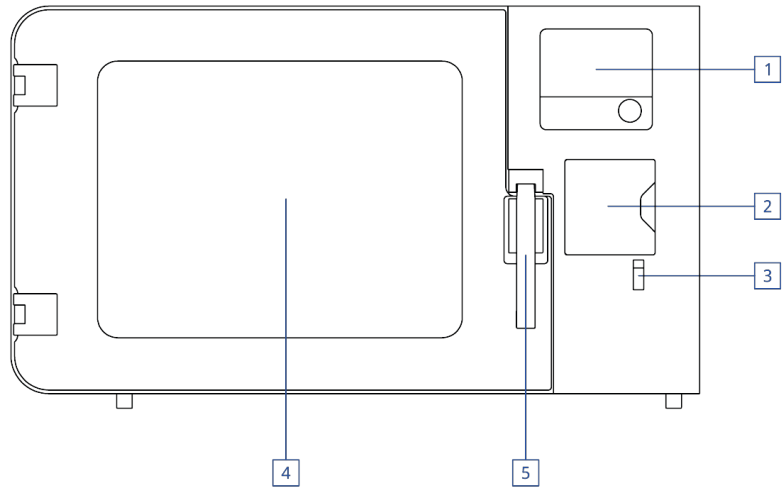

Components

SOURCE:

<https://support.zortrax.com/apoller-components/>

Table Of Content

Front View (Closed)
Front View (Open)
Right-side View

Front View (Closed)

- 1 Touchscreen
- 2 Filler Cover
- 3 Solvent Level Indicator
- 4 Chamber Door
- 5 Chamber Door Handle

Front View (Open)

- 6 Solvent Tray
- 7 Drain Tube
- 8 Stirrer Cover
- 9 Air Outlet Opening
- 10 Filler Cap
- 11 Platform

Right-side View

- 12 Carrying Handle
- 13 Air Inlet Opening
- 14 Fuse
- 15 Power Connector and Switch
- 16 Ethernet Port
- 17 USB Port