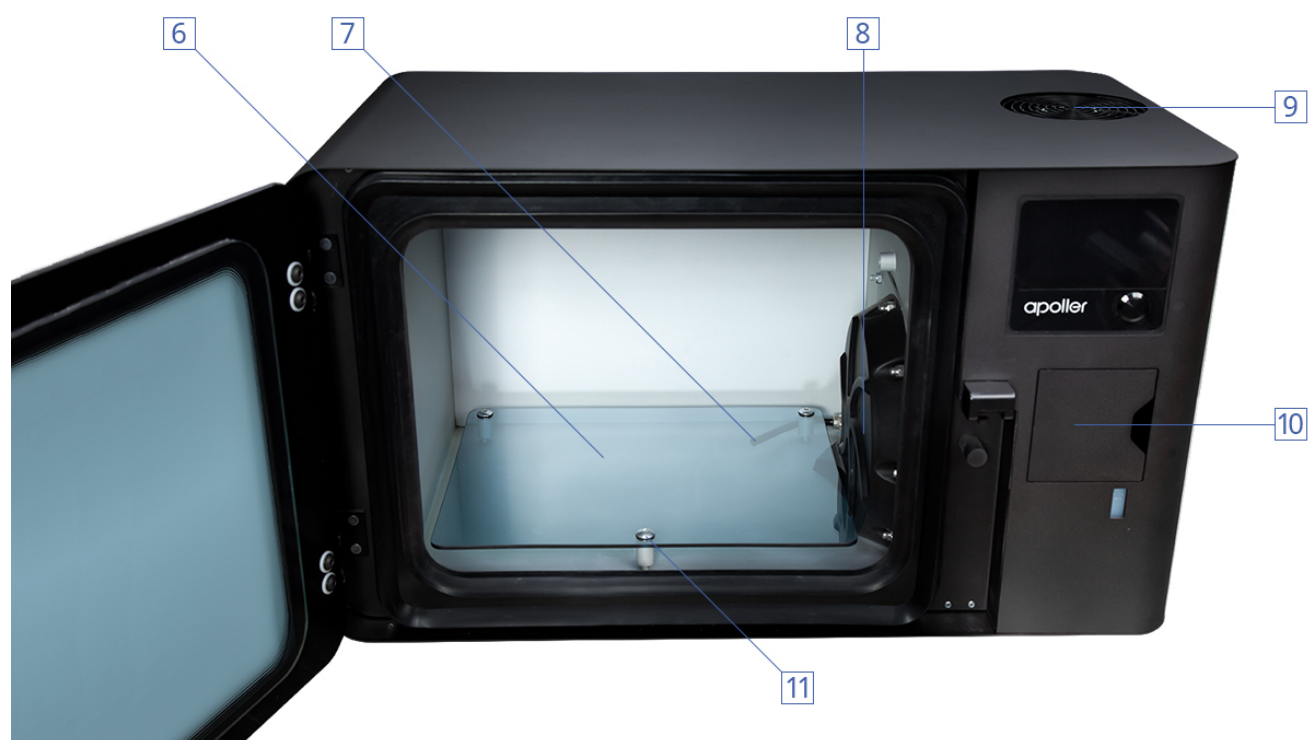

Components

SOURCE:

<https://support.zortrax.com/apoller-components/>

Table Of Contents

Front View (Closed)
Front View (Open)
Right-side View

Front View (Closed)

- 1 Touchscreen
- 2 Filler Cover
- 3 Solvent Level Indicator
- 4 Chamber Door
- 5 Chamber Door Handle

Front View (Open)

- 6 Solvent Tray
- 7 Drain Tube
- 8 Stirrer Cover
- 9 Air Outlet Opening
- 10 Filler Cap
- 11 Platform

Right-side View

- 12 Carrying Handle
- 13 Air Inlet Opening
- 14 Stirrer Fuse
- 15 Switch; Main Fuse; Power Connector
- 16 Ethernet Port
- 17 USB Port