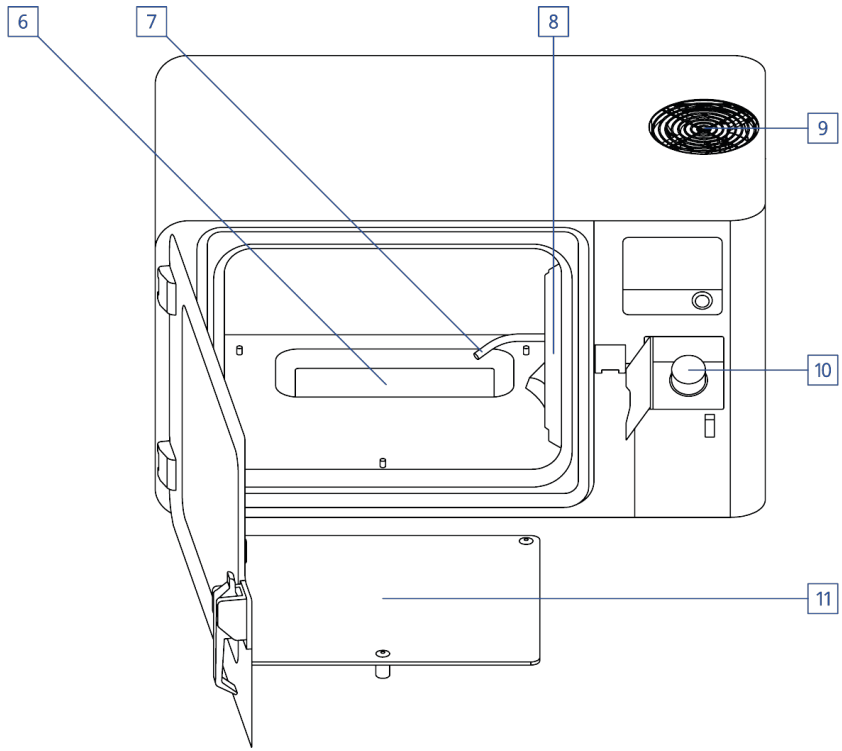

Components

SOURCE:

<https://support.zortrax.com/apoller-components/>

Table Of Contents

Front View (Closed)
Front View (Open)
Right-side View

Front View (Closed)

- 1 Touchscreen
- 2 Filler Cover
- 3 Solvent Level Indicator
- 4 Chamber Door
- 5 Chamber Door Handle

Front View (Open)

- 6 Solvent Tray
- 7 Drain Tube
- 8 Stirrer Cover
- 9 Air Outlet Opening
- 10 Filler Cap
- 11 Platform

Right-side View

- 12 Carrying Handle
- 13 Air Inlet Opening
- 14 Stirrer Fuse
- 15 Switch; Main Fuse; Power Connector
- 16 Ethernet Port
- 17 USB Port