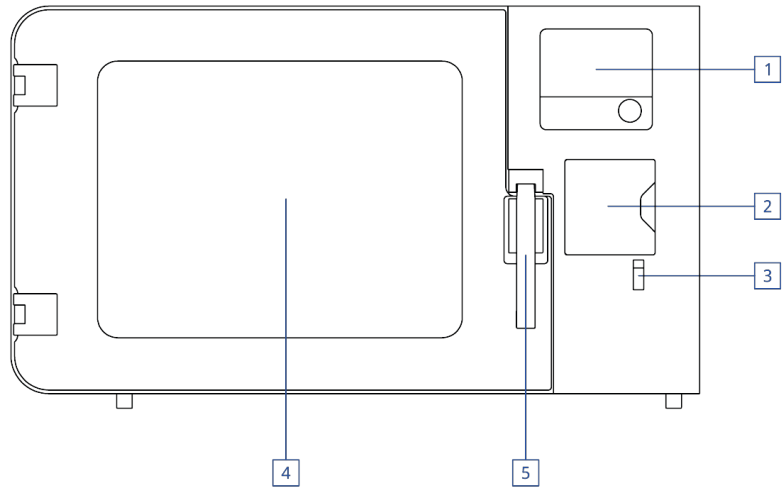

Components

SOURCE:

<https://support.zortrax.com/apoller-components/>

Table Of Contents

Front View (Closed)
Front View (Open)
Right-side View

Front View (Closed)

- 1 Touchscreen
- 2 Filler Cover
- 3 Solvent Level Indicator
- 4 Chamber Door
- 5 Chamber Door Handle

Front View (Open)

- 6 Solvent Tray
- 7 Drain Tube
- 8 Stirrer Cover
- 9 Air Outlet Opening
- 10 Filler Cap
- 11 Platform

Right-side View

- 12 Carrying Handle
- 13 Air Inlet Opening
- 14 Stirrer Fuse
- 15 Switch; Main Fuse; Power Connector
- 16 Ethernet Port
- 17 USB Port